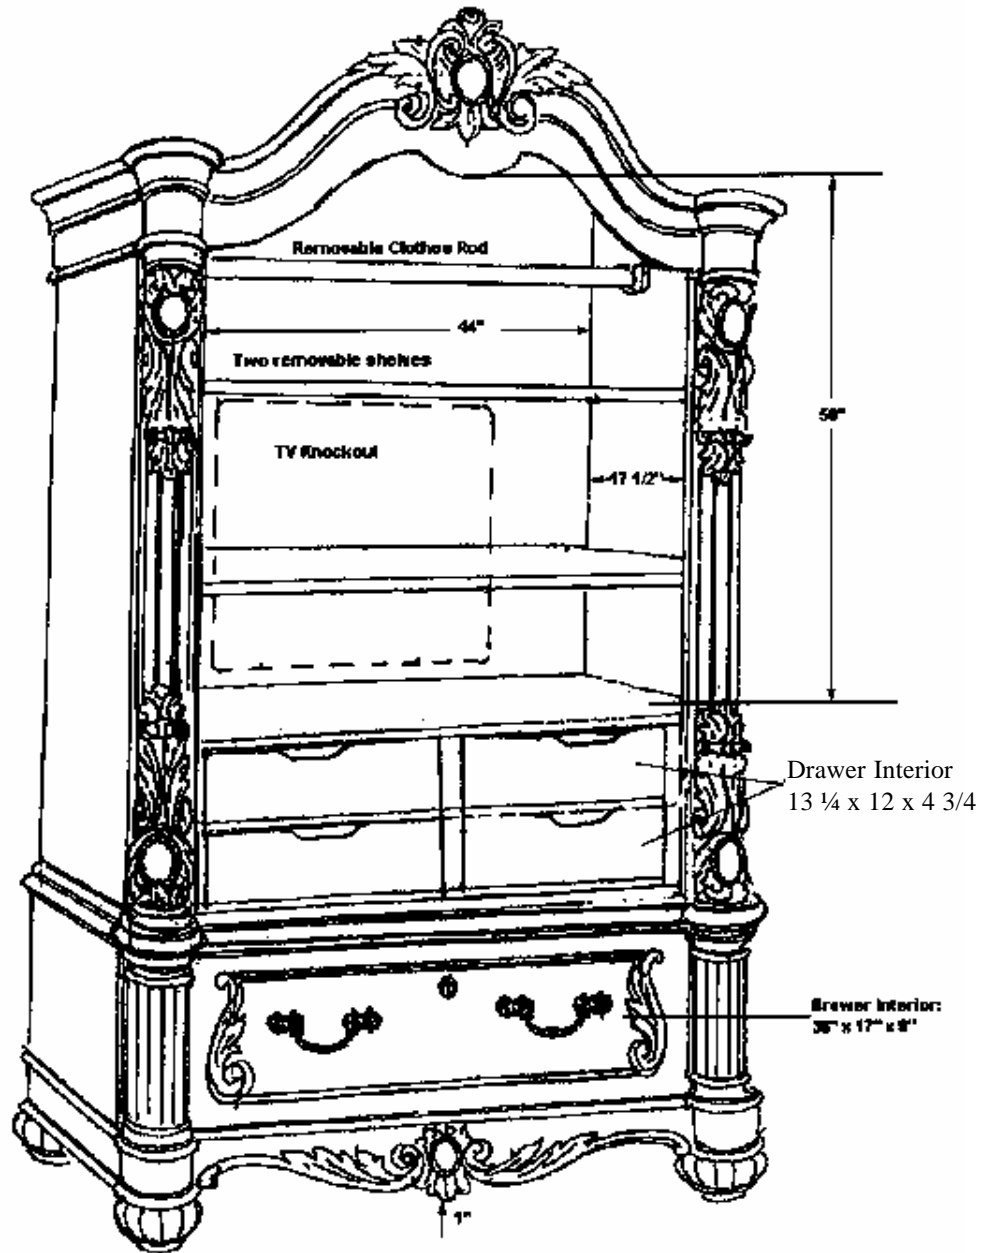

PULASKI

FURNITURE

242120 Armoire Base 242121 Armoire Deck

Birch Veneer

Birch Solids

Cast Decor

Features:

- Antique brass finish hardware
- Carved and shaped apron
- Carved and framed drawer overlay
- Shaped top
- Carved pilasters
- Carved framed door overlay
- Dovetailed drawers
- Dust bottoms