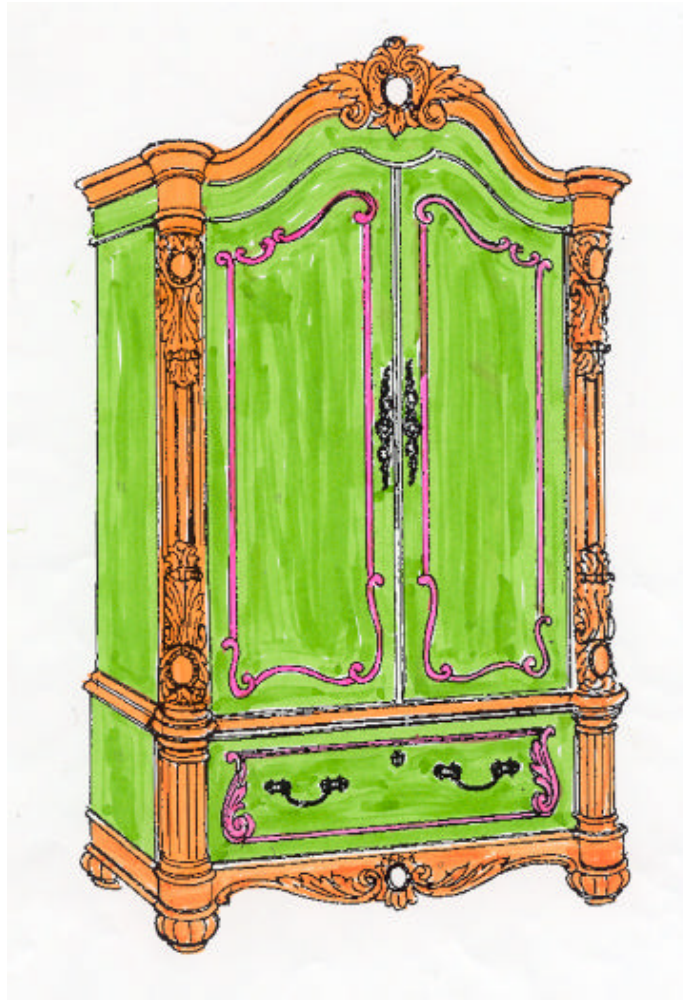

PULASKI

FURNITURE

242120 Armoire Base 242121 Armoire Deck

Birch Veneer

Birch Solids

Cast Decor

Features:

- Antique brass finish hardware
- Carved and shaped apron
- Carved and framed drawer overlay
- Shaped top
- Carved pilasters
- Carved framed door overlay
- Dovetailed drawers
- Dust bottoms