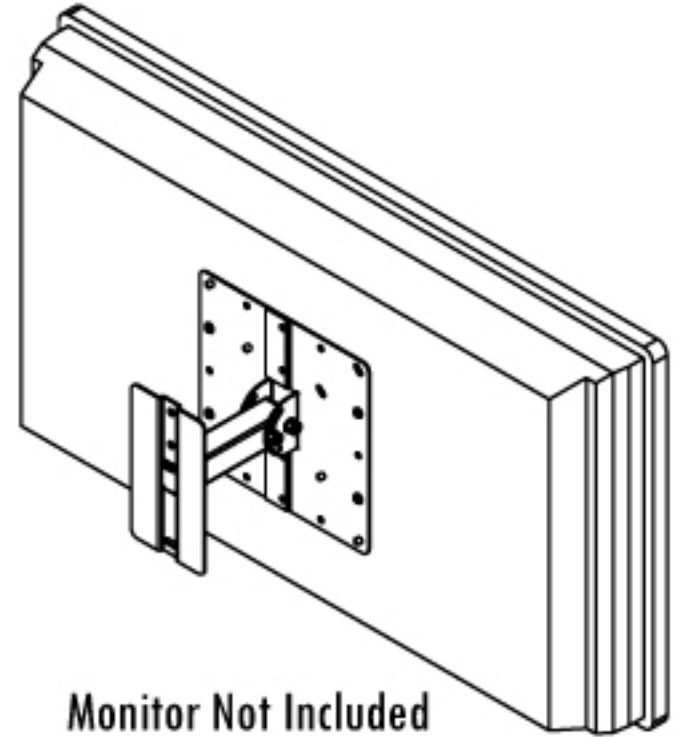

LC200WP Dimensions Wall Mount for Flat Panel Screens up to 32"

Model	Load Limit (lbs.)	Swivel	Tilt	Projection from Wall	Mounts to Boss Patterns	Ship. Wt. (lbs.)
LC200WP	50	±45°	±45°	6-1/4"	up to 200mm VESA	7

Monitor Not Included

Max. Swivel Restricted by Monitor Size

Max. Tilt Restricted by Monitor Size