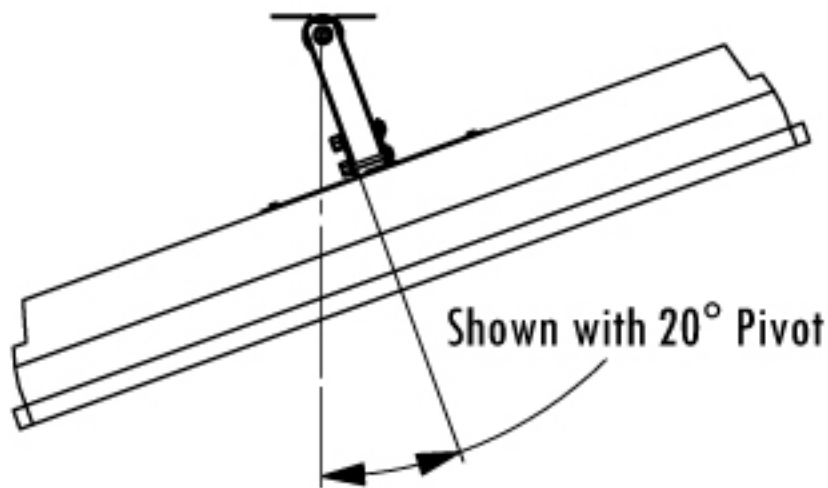

LC200WP Dimensions Wall Mount for Flat Panel Screens up to 32"

Model	Load Limit (lbs.)	Swivel	Tilt	Projection from Wall	Mounts to Boss Patterns	Ship. Wt. (lbs.)
LC200WP	50	±45°	±45°	6-1/4"	up to 200mm VESA	7

Monitor Not Included

Max. Swivel Restricted by Monitor Size

Max. Tilt Restricted by Monitor Size