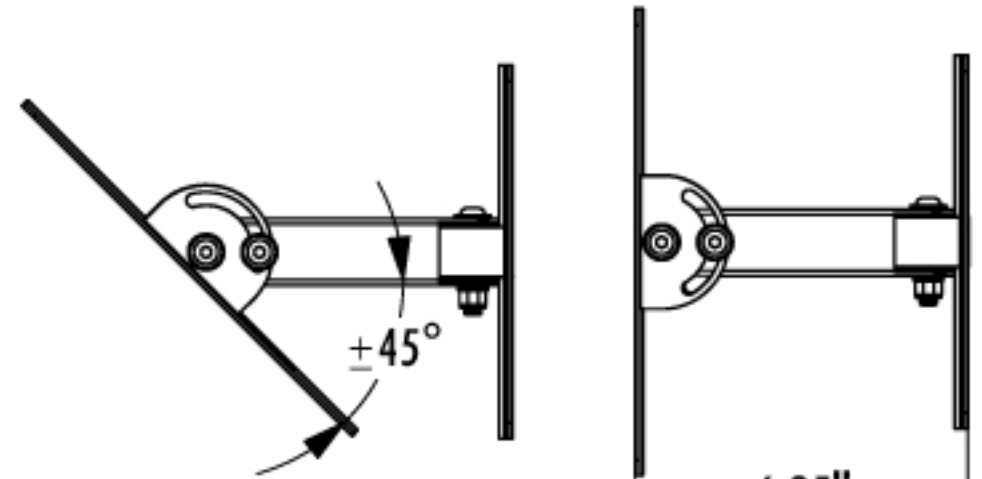

LC200WP Dimensions Wall Mount for Flat Panel Screens up to 32"

Model	Load Limit (lbs.)	Swivel	Tilt	Projection from Wall	Mounts to Boss Patterns	Ship. Wt. (lbs.)
LC200WP	50	±45°	±45°	6-1/4"	up to 200mm VESA	7

Monitor Not Included

Max. Swivel Restricted by Monitor Size

Max. Tilt Restricted by Monitor Size